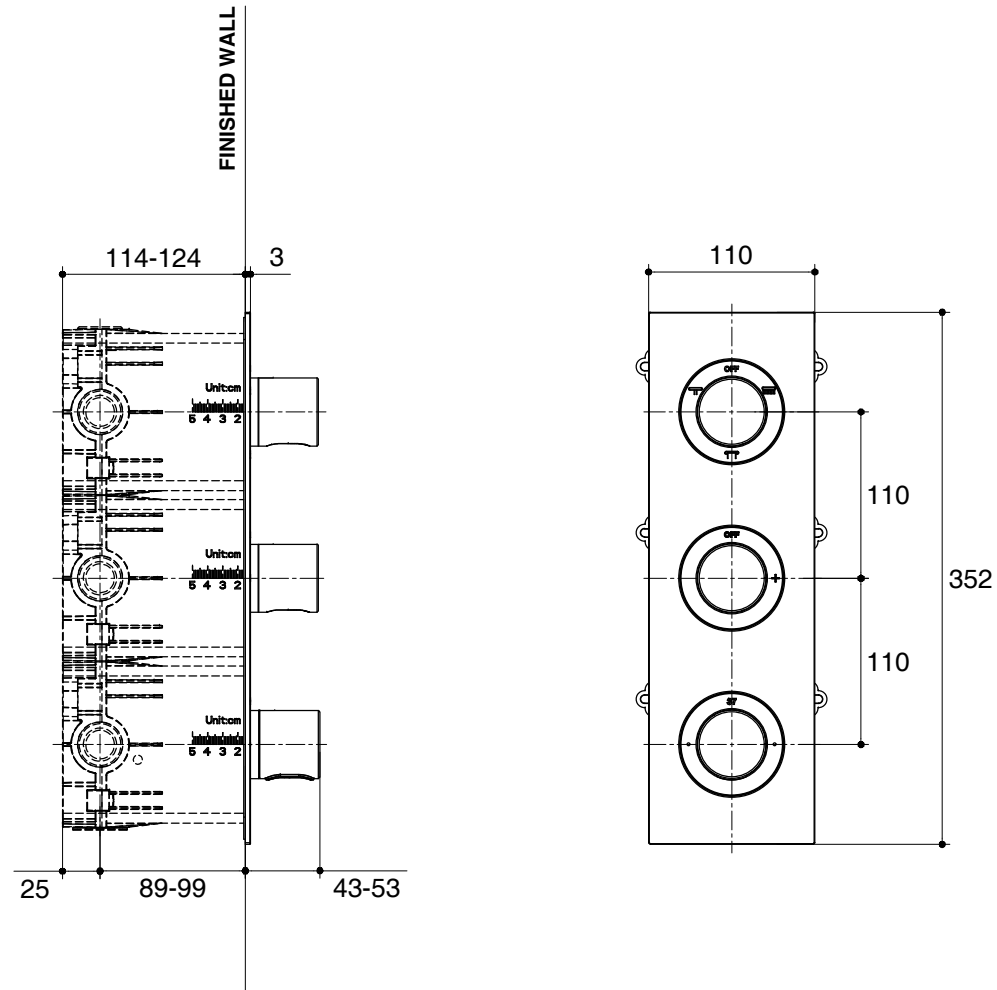

Dimensions are approximate.

Unit: mm

SKU	K-99867X-9
Name	BEITOU
Description	RECESSED THERMOSTATIC 4 WAY TRIM

**KOHLER**

\*The recommended dimension for installation can be adjusted according to user preferences and layout.